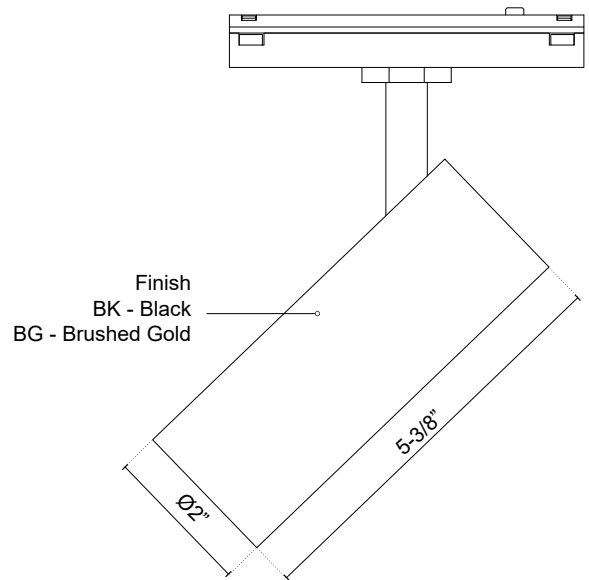

**PAOLO**  
**TRS25925**  
 TRACK HEAD

PROJECT

TRS25925-BG  
 Brushed Gold

TRS25925-BK-4K  
 Black

TRS25925-BK  
 Black

TRS25925-BG-4K  
 Brushed Gold

**SPECIFICATION DETAILS**

<b>Fixture Dimensions</b>	D2" x H5-3/8"
<b>Light Source</b>	Low Voltage LED
<b>Wattage</b>	12W
<b>Delivered Lumens</b>	610lm* (@3000K); 650lm* (@4000K);
<b>Voltage</b>	48V, with DC Class 2 LED driver (see available canopy/driver options)
<b>Color Temperature</b>	3000K; 4000K;
<b>CRI (Ra)</b>	90CRI
<b>LED Rated Life</b>	50,000 hours
<b>Location</b>	Dry
<b>CEC Title 24 JA8</b>	Yes, JA8-2022

\* For custom options, consult factory for details.  
 \* For warranty information, please visit [www.kuzcolighting.com/warranty](http://www.kuzcolighting.com/warranty)

**DESCRIPTION**

Introducing the Paolo track head for the Kuzco Trilo track system. Illuminate the important features of a space using this adjustable, directional beam of light. Available in two sizes and finishes to fit the needs of your space.